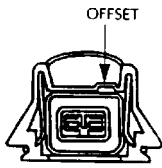

HARNES REPAIR PIGTAILS & SOCKETS

Fuel Injector Harness Repair Socket Pigtails

Fits Lucas & Bosch Injectors
with: External Spring Clip Retainer
Release Style: Squeeze
2- 8" 18 Ga. Leads
Offset Index Top Guide
ES 32561 pk. 1 ea $ 8.95