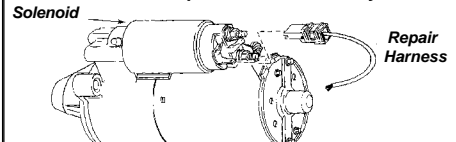

Harness Repair Socket Assembly

for... **Ford Starter Solenoid** Base # 12B579
1- 8" 12 Ga. GXL Wire Lead: Repl. # F4VY-14A411-S
Ford & Lincoln Town Car '91- '97
ES 32651 pk. 1 ea. $ 4.49