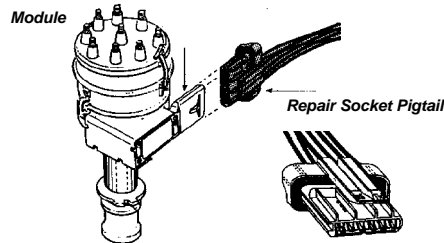

Harness Repair Socket Assemblies

for... **Ford Electronic Ignition Modules**
6 - 8" Leads: 14Ga. (GXL Insulated) Wire

Module for E.E.C. IV Ignition: Gray- R.H. Index
Neutral Safety Switch # E5ZZ-12A209A
Ford '83/ Up... Repl # E5ZZ-12A209A
ES 32321 pk. 1 ea. $ 11.49
Electronic Ignition Module: Black- L.H. Index
Neutral Safety Switch #s E8TZ12A297A, DY537
Aerostar & Ranger '88/ Up... Not Supplied O.E.M.
ES 32331 pk. 1 ea. $ 11.49