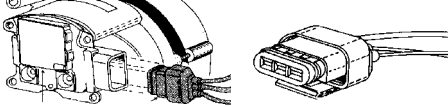

Harness Repair Socket

for... **Ford Voltage Regulators & Coolant Level Sensor: Sensor Base # 10D968**
3- 10" Leads: 1;14Ga., 2; 20 Ga. O.E.M. **Not Available**
Ford, Mustang, T-Bird, Taurus, Sable, Tempo, & Escort '86/ Up
ES 32311 pk. 1 ea. $ 7.49