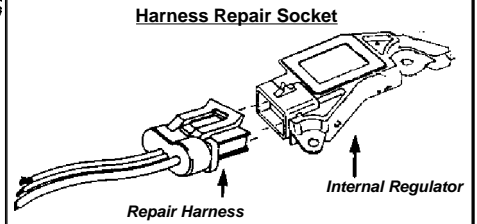

Harness Repair Socket
For
Voltage Regulators with Internal Modules
(Module #s 1116411 & 1116408)
3 Lead Models: 2- 18Ga., & 1- 12 Ga. (SXL Wire)
G.M. Products '86/ Up (# PT494)
ES 32461 pk. 1 ea $ 9.49
4 Lead Models: 3- 18Ga., & 1- 12 Ga. (SXL Wire)
G.M. Products '86/ Up
ES 32821 pk. 1 ea $ 9.95

Harness Repair Socket
Fan Speed Switch Repair Socket Pigtail
for Fan Speed Switch
Switch # s 16015256, 16032480, & 16033615
4- 8" Leads: 1; 14 Ga., 2; 16 Ga. & 1; 18 Ga. (GPT) Wire
G.M. '77/ Up... O.E.M. Not Available.
ES 32831 pk. 1 ea. $ 8.49

Harness Repair Socket
Fan Motor Repair Socket Pigtail
for Cooling Fan Motor
Motor # s 22074968, 22074969, 22067446, 22048271
2- 8"GXL Wire Leads: 8"-12 Ga.
G.M. '82/ Up... Replaces # 1210917, PT189
ES 32841 pk. 1 ea. $ 7.49

Harness Repair Socket
Sensor for... Transmission Level Position Sensor
Sensor # F7TZ-7F293-AA
12- 8" 16 Ga. TXL Wire Leads: O.E.M. Not Available
Ford Lt. & Med. Duty Trucks w/ 4R100 Trans. '97/ Up
ES 32881 pk. 1 ea. $ 29.95

Harness Repair Sockets
Repair Socket # ES32851
Repair Socket # ES32861
Ignition Coil
for Ignition Coil: Gray Plug
Coil # s 1115315 & 1115317:
2- 8" Leads: 1; 12 Ga. & 1; 18 Ga. (GXL) Wire
G.M. '85/ Up... Repl. # s 12101896 & PT166
ES 32851 pk. 1 ea. $ 13.95

for Ignition Coil: Black Plug
Coil # s 1115315 & 1115317:
2- 8" Leads; 18 Ga. (GXL) Wire
G.M. '85/ Up... O.E.M. Not Available
ES 32861 pk. 1 ea. $ 13.49

Harness Repair Connector Pigtail
Radio Lead...
Connector to Windshield Antenna
Chevrolet & G.M.C. Trucks '73/ up
Replaces # 6270498
ES 32493 pk. 2 ea. $ 4.95

Harness Repair Socket
for Electronic Voltage Regulator
Chrysler Products '73/ Up... replaces # 2983727
ES 32511 pk. 1 ea $ 3.49

Harness Repair Socket
Relay Repair Socket
for Relay: (Relay # 14089936) Fuel Pumps,
Blower Motors & Daytime Running Lights
5- 8" Leads: 2; 14 Ga. & 3; 12 Ga. (GXL) Wire
G.M. '87/ Up... Repl. # s 12085501, 15306002, PT122
ES 32871 pk. 1 ea. $ 19.95

Harness Repair Socket
Repair Pigtail Temp. Sensor
for Cooling Fan Temp. Switch,
A/C Compressor Coolant & Knock Sensor
10" pigtail Lead... Switch #s 14043275, 14043276,
3040674... Sensor #s 14056017, 14056018
G.M. '82/ Up Repl. # s 12051234, 12102621 & PT308
ES 32281 pk. 1 ea $ 10.49

To Order
CALL
1 800 239-8149

HENRY'S AUTOMOTIVE WAREHOUSE
WE PAY FREIGHT ON FASTENER ORDERS OVER $ 100
To Continental 48 States... (FREE U.P.S. Ground & C.O.D. Charges)

Web Pigtaills
pg. 2