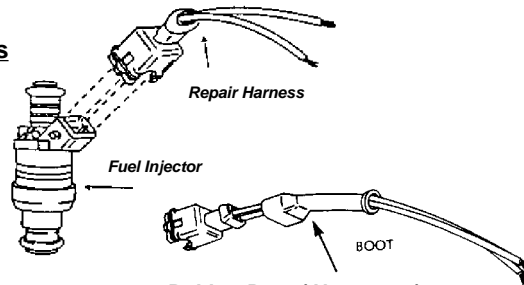

HARNES REPAIR PIGTAILS & SOCKETS

Fuel Injector Harness Repair Socket Pigtails

Fits Lucas & Bosch Injectors
with: External Spring Clip Retainer
Release Style: Squeeze
2- 8" 18 Ga. Leads
Offset Index Top Guide
ES 32561 pk. 1 ea $ 8.95

Fits Lucas & Bosch Injectors
with: External Spring Clip Retainer
Release Style: Squeeze
2- 8" 18Ga. GXL Wire Leads
Replaces 12085491, PT113
ES 32271 pk. 1 ea $ 4.95

Ford: Additional Applications #s ES32271 & ES32261... O.E.M. Pigtails Not Supplied
Lamp Socket Pigtail: Ford Socket # F8RZ-13K371-AA
Coolant Temp. Sensor: Ford Sensor # F5RZ-10884-A
Crankshaft Sensors: Sensor #s F0TZ-3C315-A, F0TZ-6C315-D, F8TZ-6C315-AA, 1L2Z-6C315-BB

Rubber Boot (Neoprene)
for Fuel Injector Pigtail Connector
O.E.M. Not Available Separately
use with ES32261 (below)
ES 32573 pk. 10 ea $ 16.49

Fits Lucas & Bosch Injectors
with: External Spring Clip Retainer
Release Style: Snap Clip
2- 8" 18Ga. SXL Wire Leads
Center Top Guide
ES 32261 pk. 1 ea $ 4.49

Harness Repair Socket
Carburetor Choke Heater for Socket Repair Harness
Carburetor Choke Heater - (Gray)
7" lead - 18 Ga. Wire... O.E.M. socket not supplied
G.M. '82/ Up ... All Engines w/ carburetor heaters
ES 32363 pk. 5 ea $ 9.95