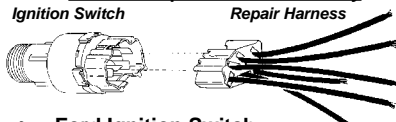

Harness Repair Socket Assembly

for... **Ford Ignition Switch**
fits switch #s DOTZ-11572-A, SW944
1 Socket with 6- 8" Leads: 2- 12 Ga., 4- 1 Ga. (GXL) Wire
Ford: Lt., Med, & H.D. Trucks '70/ Up...
socket **Not** supplied O.E.M.
ES 32611 pk. 1 ea $ 8.95