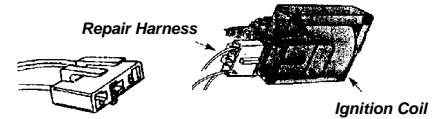

Harness Repair Socket Assembly

for... **Ford Ignition Coil**
Fits Ford Coils # E73Z- 12029A
with 3- 10" Color-Coded Wires: 2; 18 Ga., 1; 16 Ga.
Various Models '83- '96: O.E.M. Not Available
ES 32481 pk. 1 ea. $ 4.95