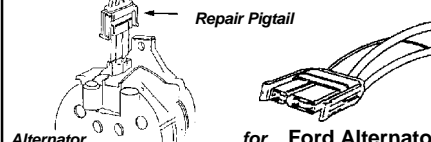

Harness Repair Socket Assembly

for... **Ford Alternator**
3- 10" Color Coded Leads: 2- 10 Ga., 1- 20 Ga.
Ford; Taurus, Sable, Tempo, Topaz, Aerostar
6 Cyl. Eng. w/ 75 Amp.'89/ Up... 4 Cyl. Eng.'85/ Up
ES 32301 pk. 1 ea. $ 11.95

Harness Repair Socket

for... **Ford Mass Air Flow Sensor** Base # 12B579
Also... **Ford Coils** #s F0TZ-12029-A, F1SZ-12029-A, & F5SZ-12029-A: 4- 8" GXL Wire Leads: 1- 16 Ga., & 3- 18 Ga.
Ford Vehicles '89- '92/ Up... O.E.M. Not Available
ES 32641 pk. 1 ea. $ 7.95